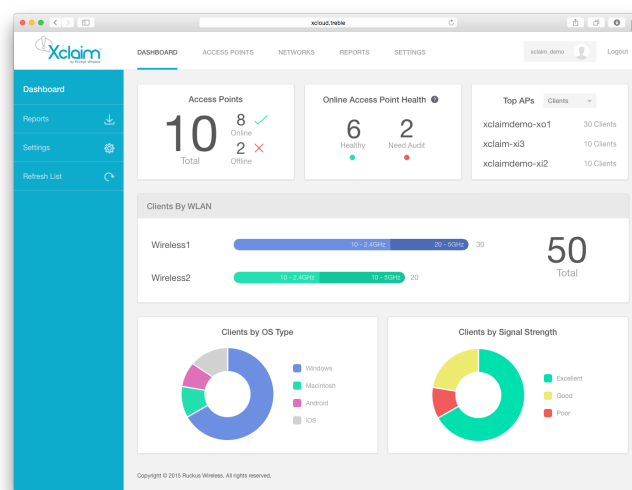

You can manage your Xclaim network either through the free to download App (Harmony for Xclaim) or through a free cloud service (CloudManager for Xclaim). Both provide an extremely easy to navigate UI to quickly allow configuration, monitoring and troubleshooting of small to large networks. Xclaim embeds many Enterprise grade features as standard with no configuration required. Where administrator intervention is required for configuration, the interface is both simple to use and to execute. The Harmony App will work on any iOS or Android smartphone or tablet for networks of upto 10 Xclaim APs, whilst the CloudManager for Xclaim service works using an adaptive browser interface on any smartphone, tablet, PC or Mac for networks of any size.

A New Way to Wi-Fi

Xclaim makes your WiFi life simple without compromising on the things that matter. Secure, robust, no-nonsense WiFi with the functionality that matters and with an ease of use you will appreciate. All this from a vendor you can trust and at a budget you can afford. Xclaim – a new way to WiFi.

FEATURES

- Advanced RF design
- Dynamic channel selection (auto)
- Automatic traffic prioritization (auto)
- Airtime Fairness (auto)
- Band Steering (auto)
- Client isolation (per AP)
- 4 SSIDs per radio
- Bandwidth throttling
- Cloud management
- Captive Portal*
- 802.1x*
- Social Login*
- Simple Mesh*

*available through a free upgrade over the course of 2015

CloudManager dashboard view